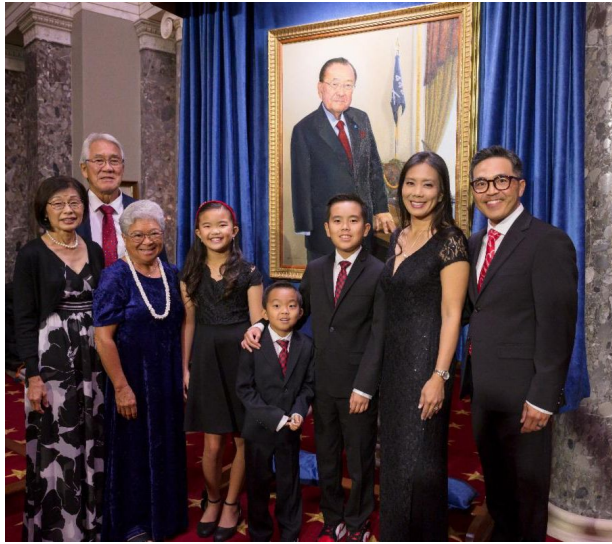

DANIEL K. INOUE
INSTITUTE

October 27, 2023

Dear Friends,

The Daniel K. Inouye Institute is very pleased to share the unveiling of the portrait of the President Pro Tempore and Senator from Hawaii which is hanging in the U.S. Capitol as a part of the Leadership Series. There was a formal ceremony held in the old Senate Chamber on Wednesday, October 25th, attended by Senators, Representatives, family, friends and staff.

We are pleased to share the video of the ceremony on our YouTube channel -- [Click here](#)

We are honored that Maui artist Kirk Kurokawa lent his talent to skillfully imagine and paint the amazing likeness of the Senator, with such attention to detail, the image appears like a photograph. His entire family was on hand for the unveiling.

The Senator's granddaughter Maggie, did the honors of pulling the cord and revealing the portrait to the more than 100 people in attendance.

As you all know, the Senator was always supportive of neighbor island concerns. In keeping with this theme, all of our desserts, coffee, centerpieces and flowers came from Maui. Included were Maui Ku'ia Estate chocolate bars, shortbread cookies from Maui Fruit Jewels, coffee from Mahi Pono, Alii Kula Lavender shower gel, Maui Nui venison sticks, Hashimoto's Kula Persimmon jam, and tropical flowers from Maui Floral.